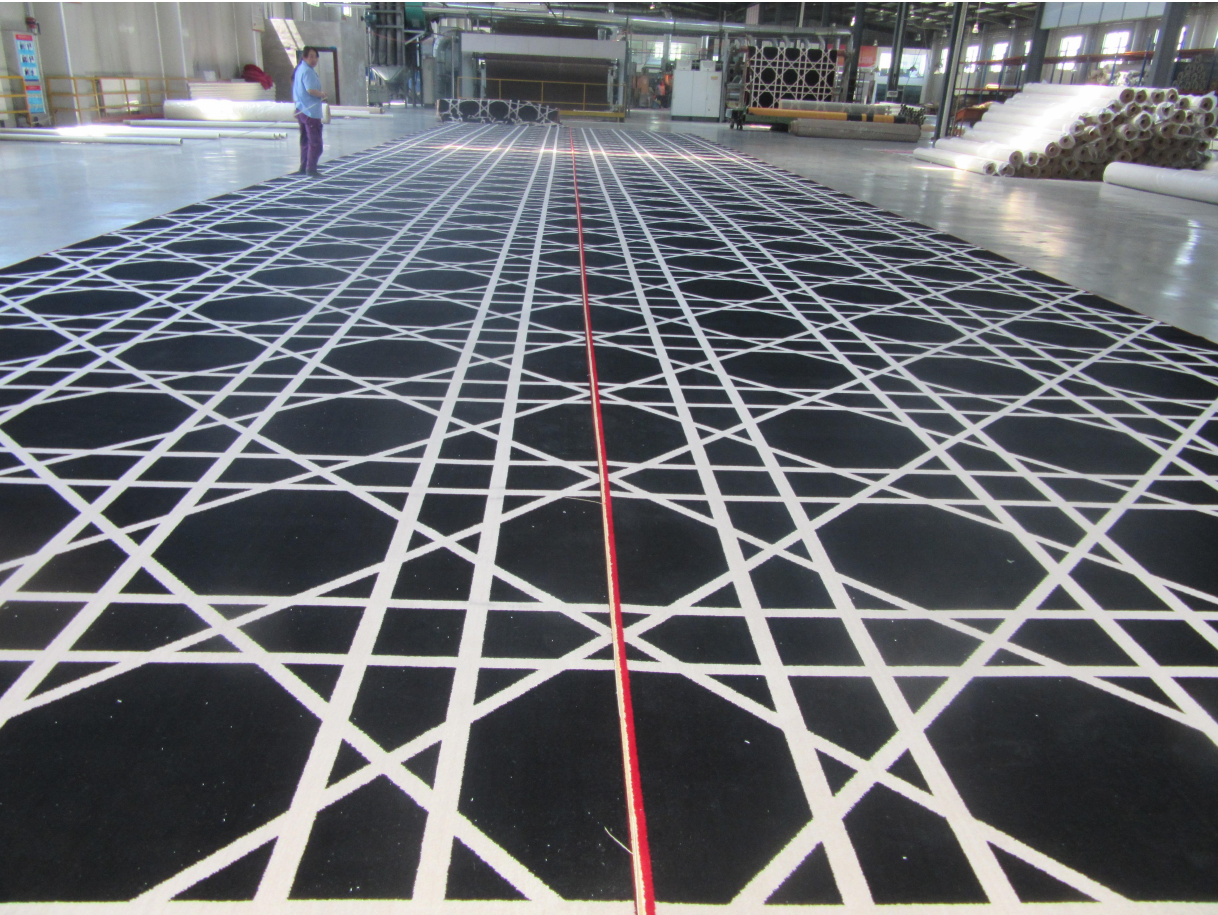

Imperial Hotel, Miri New Wing

Manor on High Restaurant Australia

NOVOTEL HOTEL in Philippines

Hotel in Qatar

Four season Hotel in UAE

Mosque Carpet

About our factory

We specialized on carpet for more than 20 years. It's really welcome to visit our factory when you have chance and time, we will show all our capacity to you. We have 10 advanced high-speed Axminster looms(16 colors at one time) and 8 normal Axmisnter looms with an annual production capacity of 1.8 million square meters.