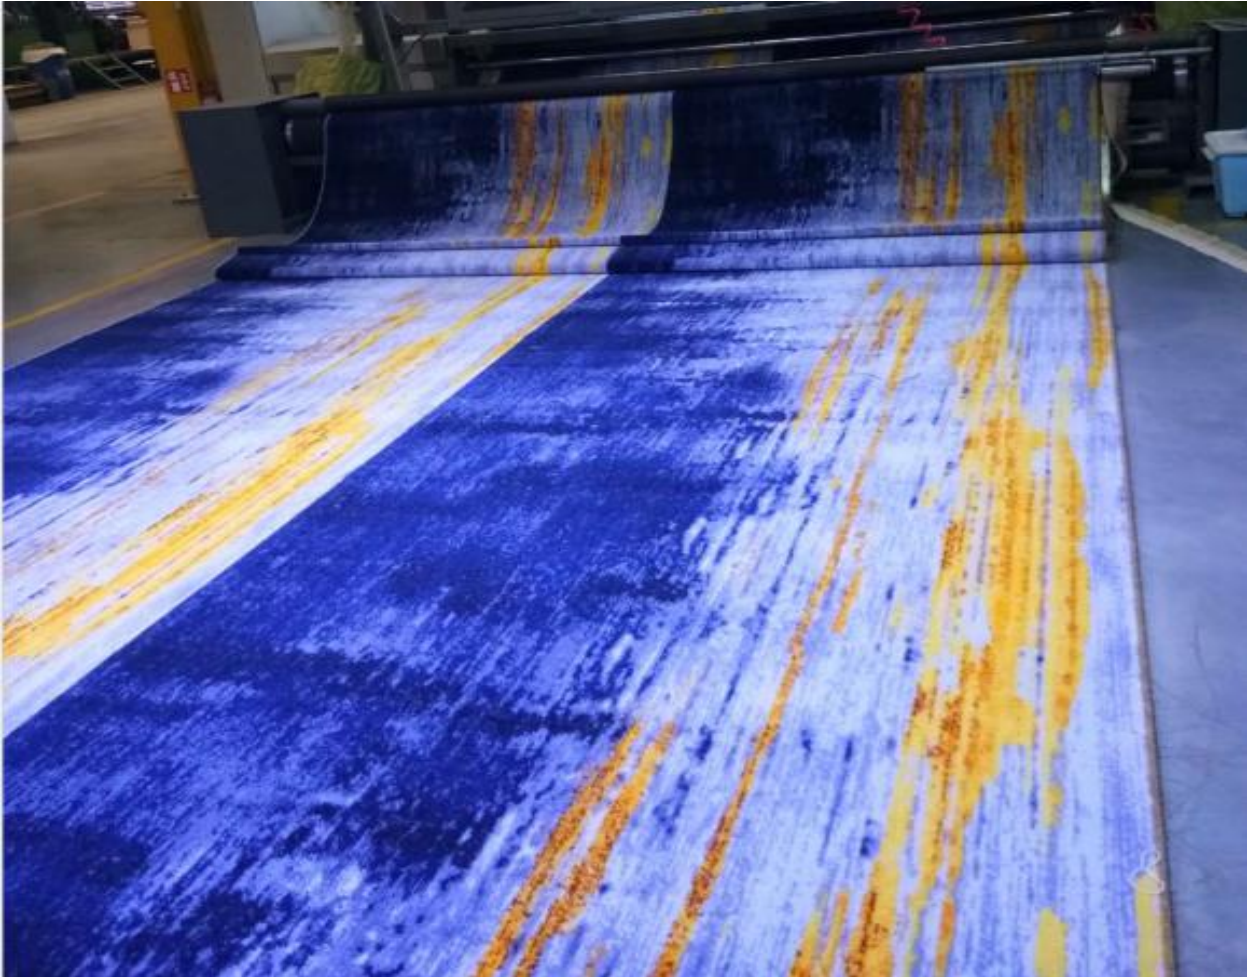

Imperial Hotel, Miri New Wing

Manor on High Restaurant Australia

NOVOTEL HOTEL in Philippines

Hotel in Qatar

Four season Hotel in UAE

Mosque Carpet

About our factory

We specialized on carpet for more than 20 years. It's really welcome to visit our factory when you have chance and time, we will show all our capacity to you. We have 10 advanced high-speed Axminster looms(16 colors at one time) and 8 normal Axmisnter looms with an annual production capacity of 1.8 million square meters.