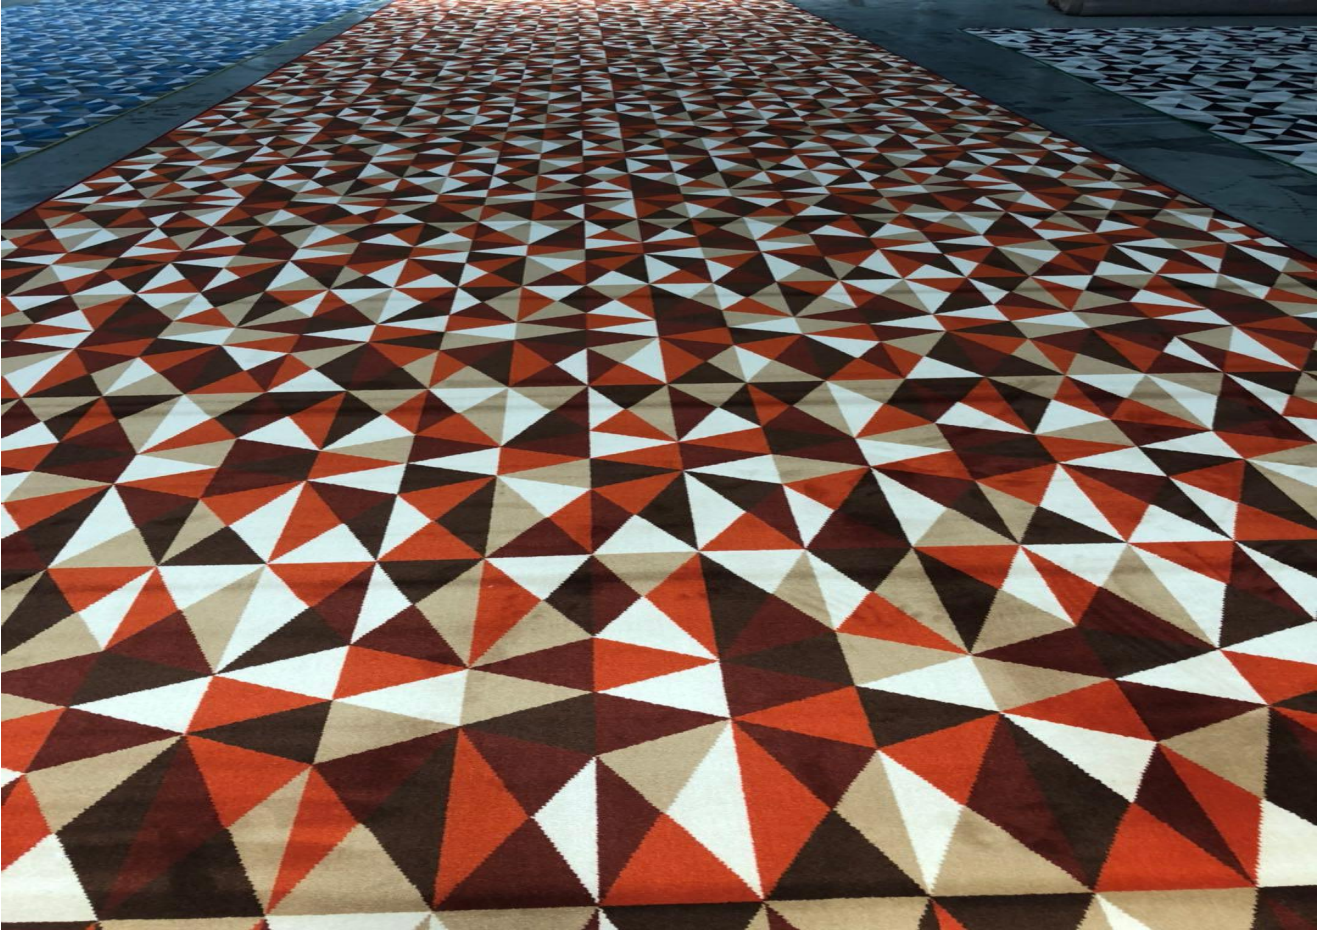

Imperial Hotel, Miri New Wing

Manor on High Restaurant Australia

NOVOTEL HOTEL in Philippines

Hotel in Qatar

Four season Hotel in UAE

Mosque Carpet

About our factory

We specialized on carpet for more than 20 years. It's really welcome to visit our factory when you have chance and time, we will show all our capacity to you. We have 10 advanced high-speed Axminster looms(16 colors at one time) and 8 normal Axmisnter looms with an annual production capacity of 1.8 million square meters.